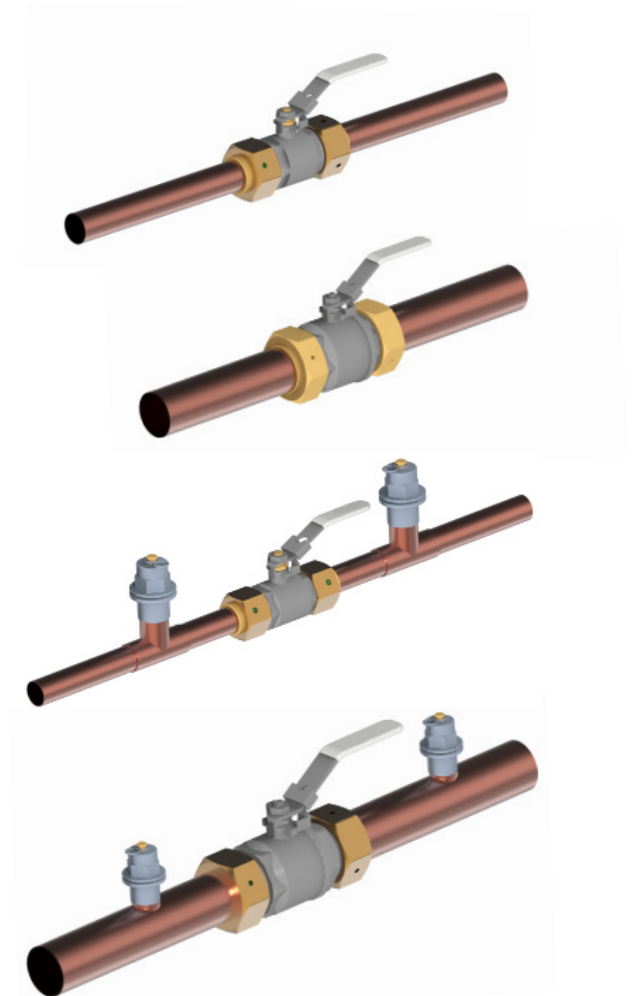

LINE VALVE ASSEMBLY

LOCKABLE LINE VALVE

The Lockable Line Valve is suitable for new, or existing applications, which require a system of secure but easily accessible medical gas isolation valves within a restricted area.

The unit is designed to be mounted directly into a medical or laboratory gas pipeline via the copper tail-pieces supplier, and located within wall or ceiling voids or anywhere that general access is restricted.

- Meets the requirements of ISO EN 7396-1:2016, HTM 02 & C11
- High quality, 1/4 turn ball valve.
- Supplier with copper tail pipes for ease of installation.
- Full bore valve offering excellent flow characteristics.
- Flat faced O ring sealing surfaces.
- Robust steel level handle, plastic coated for comfort grip.
- Effective integral locking mechanism.
- Can be locked to provide additional security.
- Available in sizes 15mm to 108mm.
- 100% leak tightness.
- Easy installation, unit is provided pre-piped with corresponding tail pipes.
- Individually tested before dispatch.
- Extended warranties and technical support.
- Complies with Medical Devices Directive 93/42/EEC.

STANDARD

Item No.	Name	Diameter	Gas
0501-2100	LOCKING LINE VALVE 15MM	15	all
0501-2200	LOCKING LINE VALVE 22MM	22	all
0501-2300	LOCKING LINE VALVE 28MM	28	all
0501-2400	LOCKING LINE VALVE 35MM	35	all
0501-2500	LOCKING LINE VALVE 42MM	42	all
0501-2600	LOCKING LINE VALVE 54MM	54	all
0501-2800	LOCKING LINE VALVE 76MM	79	all
0501-2900	LOCKING LINE VALVE 108MM	108	all