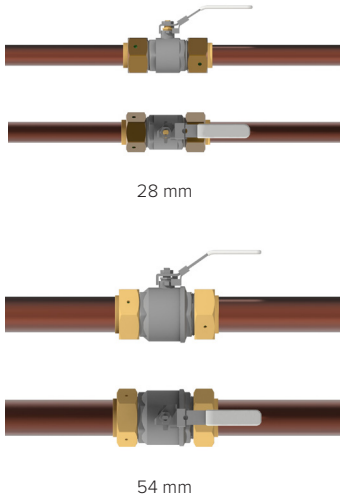

LINE VALVE ASSEMBLY

LOCKABLE LINE VALVE

The Lockable Line Valve is suitable for new, or existing applications, which require a system of secure but easily accessible medical gas isolation valves within a restricted area.

The unit is designed to be mounted directly into a medical or laboratory gas pipeline via the copper tail-pieces supplier, and located within wall or ceiling voids or anywhere that general access is restricted.

- Meets the requirements of ISO EN 7396-1:2016, HTM 02 & C11
- High quality, 1/4 turn ball valve.
- Supplier with copper tail pipes for ease of installation.
- Full bore valve offering excellent flow characteristics.
- Flat faced O ring sealing surfaces.
- Robust steel level handle, plastic coated for comfort grip.
- Effective integral locking mechanism.
- Can be locked to provide additional security.
- Available in sizes 15mm to 108mm.
- 100% leak tightness.
- Easy installation, unit is provided pre-piped with corresponding tail pipes.
- Individually tested before dispatch.
- Extended warranties and technical support.
- Complies with Medical Devices Directive 93/42/EEC.

STANDARD

Item No.	Name	Diameter	Gas
0501-2100	LOCKING LINE VALVE 15MM	15	all
0501-2200	LOCKING LINE VALVE 22MM	22	all
0501-2300	LOCKING LINE VALVE 28MM	28	all
0501-2400	LOCKING LINE VALVE 35MM	35	all
0501-2500	LOCKING LINE VALVE 42MM	42	all
0501-2600	LOCKING LINE VALVE 54MM	54	all
0501-2800	LOCKING LINE VALVE 76MM	79	all
0501-2900	LOCKING LINE VALVE 108MM	108	all