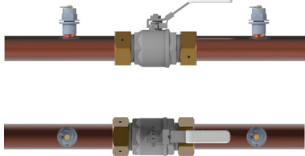

42 mm

NIST

Item No.	Name	Diameter	Gas
0502-0501	NIST LINE VALVE 42MM O2	42	O2
0502-0502	NIST LINE VALVE 42MM N2O	42	N2O
0502-0503	NIST LINE VALVE 42MM N2O/O2	42	N2O/O2
0502-0504	NIST LINE VALVE 42MM MA4	42	MA4
0502-0505	NIST LINE VALVE 42MM MA7	42	MA7
0502-0506	NIST LINE VALVE 42MM VAC	42	VAC
0502-0507	NIST LINE VALVE 42MM N2	42	N2
0502-0508	NIST LINE VALVE 42MM CO2	42	CO2
0502-0601	NIST LINE VALVE 54MM O2	54	O2
0502-0602	NIST LINE VALVE 54MM N2O	54	N2O
0502-0603	NIST LINE VALVE 54MM N2O/O2	54	N2O/O2
0502-0604	NIST LINE VALVE 54MM MA4	54	MA4
0502-0605	NIST LINE VALVE 54MM MA7	54	MA7
0502-0606	NIST LINE VALVE 54MM VAC	54	VAC
0502-0607	NIST LINE VALVE 54MM N2	54	N2
0502-0608	NIST LINE VALVE 54MM CO2	54	CO2
0502-0701	NIST LINE VALVE 76MM O2	76	O2
0502-0702	NIST LINE VALVE 76MM N2O	76	N2O
0502-0703	NIST LINE VALVE 76MM N2O/O2	76	N2O/O2
0502-0704	NIST LINE VALVE 76MM MA4	76	MA4
0502-0705	NIST LINE VALVE 76MM MA7	76	MA7
0502-0706	NIST LINE VALVE 76MM VAC	76	VAC
0502-0707	NIST LINE VALVE 76MM N2	76	N2
0502-0708	NIST LINE VALVE 76MM CO2	76	CO2
0502-0801	NIST LINE VALVE 108MM O2	108	O2
0502-0802	NIST LINE VALVE 108MM N2O	108	N2O
0502-0803	NIST LINE VALVE 108MM N2O/O2	108	N2O/O2
0502-0804	NIST LINE VALVE 108MM MA4	108	MA4
0502-0805	NIST LINE VALVE 108MM MA7	108	MA7
0502-0806	NIST LINE VALVE 108MM VAC	108	VAC
0502-0807	NIST LINE VALVE 108MM N2	108	N2
0502-0808	NIST LINE VALVE 108MM CO2	108	CO2