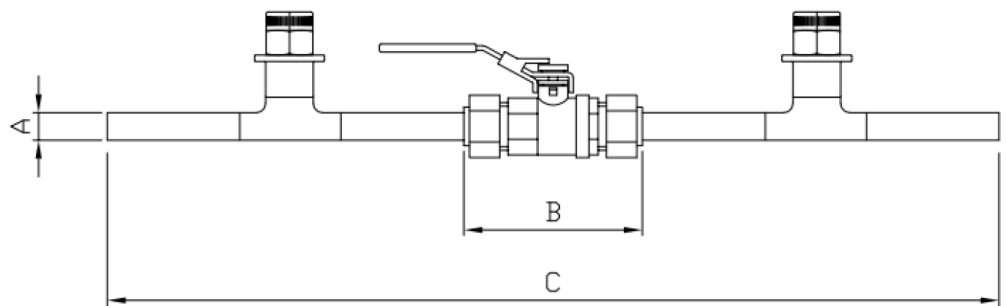

42 mm

NIST

Item No.	Name	Diameter	Gas
0502-0501	NIST LINE VALVE 42MM O2	42	O2
0502-0502	NIST LINE VALVE 42MM N2O	42	N2O
0502-0503	NIST LINE VALVE 42MM N2O/O2	42	N2O/O2
0502-0504	NIST LINE VALVE 42MM MA4	42	MA4
0502-0505	NIST LINE VALVE 42MM MA7	42	MA7
0502-0506	NIST LINE VALVE 42MM VAC	42	VAC
0502-0507	NIST LINE VALVE 42MM N2	42	N2
0502-0508	NIST LINE VALVE 42MM CO2	42	CO2
0502-0601	NIST LINE VALVE 54MM O2	54	O2
0502-0602	NIST LINE VALVE 54MM N2O	54	N2O
0502-0603	NIST LINE VALVE 54MM N2O/O2	54	N2O/O2
0502-0604	NIST LINE VALVE 54MM MA4	54	MA4
0502-0605	NIST LINE VALVE 54MM MA7	54	MA7
0502-0606	NIST LINE VALVE 54MM VAC	54	VAC
0502-0607	NIST LINE VALVE 54MM N2	54	N2
0502-0608	NIST LINE VALVE 54MM CO2	54	CO2
0502-0701	NIST LINE VALVE 76MM O2	76	O2
0502-0702	NIST LINE VALVE 76MM N2O	76	N2O
0502-0703	NIST LINE VALVE 76MM N2O/O2	76	N2O/O2
0502-0704	NIST LINE VALVE 76MM MA4	76	MA4
0502-0705	NIST LINE VALVE 76MM MA7	76	MA7
0502-0706	NIST LINE VALVE 76MM VAC	76	VAC
0502-0707	NIST LINE VALVE 76MM N2	76	N2
0502-0708	NIST LINE VALVE 76MM CO2	76	CO2
0502-0801	NIST LINE VALVE 108MM O2	108	O2
0502-0802	NIST LINE VALVE 108MM N2O	108	N2O
0502-0803	NIST LINE VALVE 108MM N2O/O2	108	N2O/O2
0502-0804	NIST LINE VALVE 108MM MA4	108	MA4
0502-0805	NIST LINE VALVE 108MM MA7	108	MA7
0502-0806	NIST LINE VALVE 108MM VAC	108	VAC
0502-0807	NIST LINE VALVE 108MM N2	108	N2
0502-0808	NIST LINE VALVE 108MM CO2	108	CO2