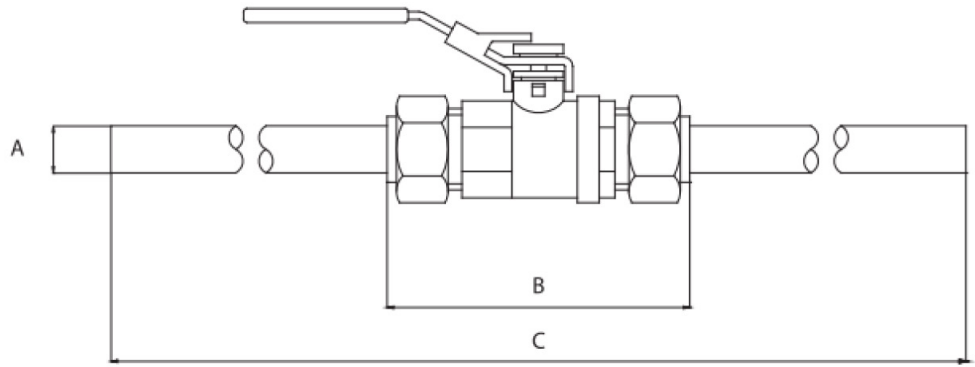

LINE VALVE ASSEMBLY

LOCKABLE LINE VALVE

The Lockable Line Valve is suitable for new, or existing applications, which require a system of secure but easily accessible medical gas isolation valves within a restricted area.

The unit is designed to be mounted directly into a medical or laboratory gas pipeline via the copper tail-pieces supplier, and located within wall or ceiling voids or anywhere that general access is restricted.

- Meets the requirements of ISO EN 7396-1:2016, HTM 02 & C11
- High quality, 1/4 turn ball valve.
- Supplier with copper tail pipes for ease of installation.
- Full bore valve offering excellent flow characteristics.
- Flat faced O ring sealing surfaces.
- Robust steel level handle, plastic coated for comfort grip.
- Effective integral locking mechanism.
- Can be locked to provide additional security.
- Available in sizes 15mm to 108mm.
- 100% leak tightness.
- Easy installation, unit is provided pre-piped with corresponding tail pipes.
- Individually tested before dispatch.
- Extended warranties and technical support.
- Complies with Medical Devices Directive 93/42/EEC.

STANDARD

Item No.	Name	Diameter	Gas
0501-2100	LOCKING LINE VALVE 15MM	15	all
0501-2200	LOCKING LINE VALVE 22MM	22	all
0501-2300	LOCKING LINE VALVE 28MM	28	all
0501-2400	LOCKING LINE VALVE 35MM	35	all
0501-2500	LOCKING LINE VALVE 42MM	42	all
0501-2600	LOCKING LINE VALVE 54MM	54	all
0501-2800	LOCKING LINE VALVE 76MM	79	all
0501-2900	LOCKING LINE VALVE 108MM	108	all