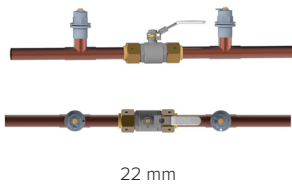

LINE VALVE ASSEMBLY

LOCKABLE LINE VALVE

The Lockable Line Valve is suitable for new, or existing applications, which require a system of secure but easily accessible medical gas isolation valves within a restricted area.

The unit is designed to be mounted directly into a medical or laboratory gas pipeline via the copper tail-pieces supplier, and located within wall or ceiling voids or anywhere that general access is restricted.

- Meets the requirements of ISO EN 7396-1:2016, HTM 02 & C11
- High quality, 1/4 turn ball valve.
- Supplier with copper tail pipes for ease of installation.
- Full bore valve offering excellent flow characteristics.
- Flat faced O ring sealing surfaces.
- Robust steel level handle, plastic coated for comfort grip.
- Effective integral locking mechanism.
- Can be locked to provide additional security.
- Available in sizes 15mm to 108mm.
- 100% leak tightness.
- Easy installation, unit is provided pre-piped with corresponding tail pipes.
- Individually tested before dispatch.
- Extended warranties and technical support.
- Complies with Medical Devices Directive 93/42/EEC.

STANDARD

Item No.	Name	Diameter	Gas
0501-2100	LOCKING LINE VALVE 15MM	15	all
0501-2200	LOCKING LINE VALVE 22MM	22	all
0501-2300	LOCKING LINE VALVE 28MM	28	all
0501-2400	LOCKING LINE VALVE 35MM	35	all
0501-2500	LOCKING LINE VALVE 42MM	42	all
0501-2600	LOCKING LINE VALVE 54MM	54	all
0501-2800	LOCKING LINE VALVE 76MM	79	all
0501-2900	LOCKING LINE VALVE 108MM	108	all